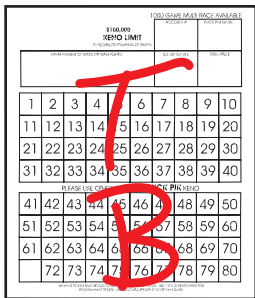

TICKETS MUST BE MARKED "CA"

\$5 - 20 SPOT TICKET

WITH THIS TICKET YOU WILL HAVE 18 WAYS TO WIN

CATCH	WIN
0.....	\$500
1.....	\$10
2, 3.....	\$5
4, 5, 6.....	\$0
7.....	\$5
8.....	\$10
9.....	\$20
10.....	\$50
11.....	\$200
12.....	\$1,000
13.....	\$5,000
14.....	\$30,000
15.....	\$50,000
16.....	\$75,000
17.....	\$90,000
18.....	\$100,000
19.....	\$100,000
20.....	\$100,000

**PICK YOUR OWN NUMBERS OR
DO A COMPUTER QUIK PIK**

\$2 TOP & BOTTOM

First, mark your ticket with a "T" on the upper half and "B" on the bottom half, as shown, and place your wager. The game is based on the spread of 20 numbers drawn in the game that fall in the top ("T") portion of the ticket and the bottom ("B") portion of the ticket. After all twenty numbers are called, count how many appear on the bottom. You now have the "catch." When the catch matches any listed in the pay-off chart, you win!